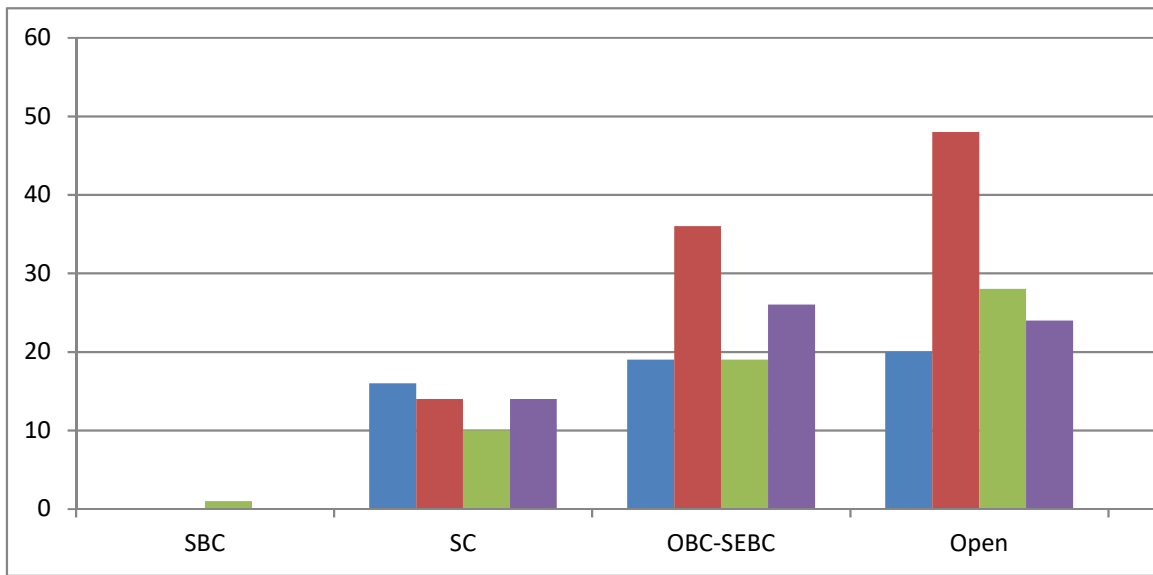

Category wise gender wise result status						
Count of RESULT STATUS	Column Labels					
	Female		Female Total	Male		Male Total
Row Labels	FAIL	PASS		FAIL	PASS	
SBC				1		1
SC	16	14	30	10	14	24
OBC-SEBC	19	36	55	19	26	45
Open	20	48	68	28	24	52
EBC				1	1	2
Grand Total	55	98	153	59	65	124