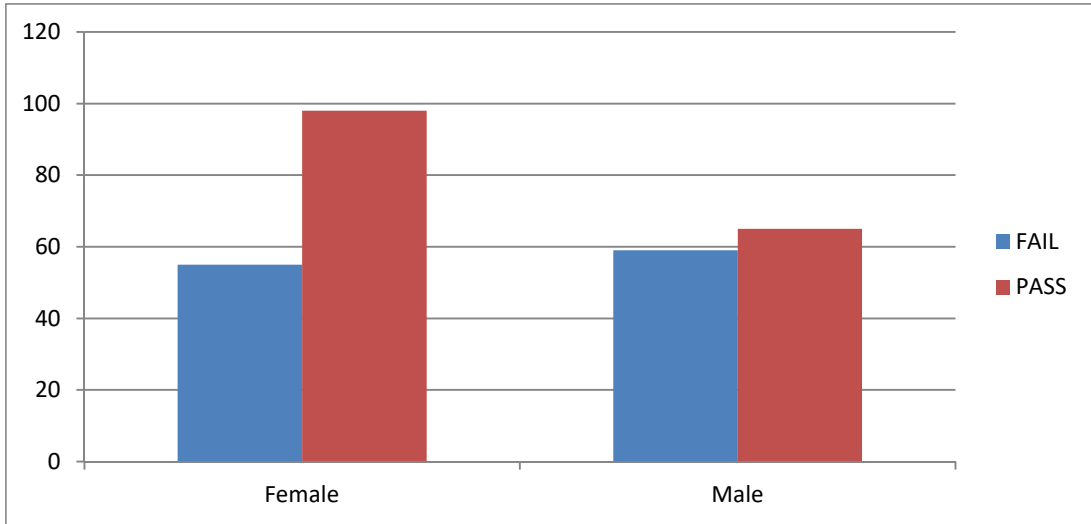

Gender Wise Result Status			
Count of RESULT STATUS	Column Labels		
Row Labels	FAIL	PASS	Grand Total
Female	55	98	153
Male	59	65	124
Grand Total	114	163	277